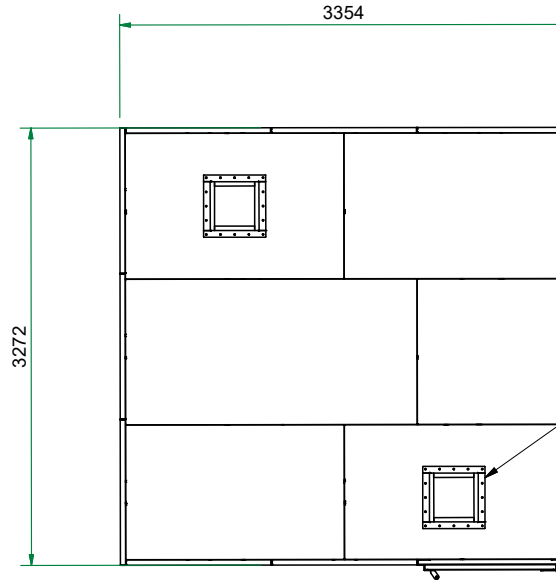

The possible locations for the shielded door are marked green

Top view

Heavy Honeycomb 465x465 (doorlaat 300x300)_04

Front view

Side view

Title : PF - 3x3 - 3272x3354		Scale 1 : 40	Designed : RvdB		Checked :	
Projectname : Prefab Cage			Date : 6-3-2023		Date :	
Client:		Projection 	A3 Page	Project number:		Rev.
 WWW.HOLLANDSHIELDING.COM TELEFOON : +31 78 204 9000 FAX : +31 78 204 9008 E-MAIL : INFO@HOLLANDSHIELDING.COM				Drawing number		
			1 of 1		PF - 3x3 - 3272x3354	
<small>THIS DRAWING IS THE PROPERTY OF HOLLAND SHIELDING SYSTEMS BV AND IS SUPPLIED ONLY FOR INFORMATION. IT IS NOT ALLOWED TO BE COPIED, REPRODUCED OR DISCLOSED AND NO RIGHTS CAN BE DERIVED FROM THIS DRAWING</small>						